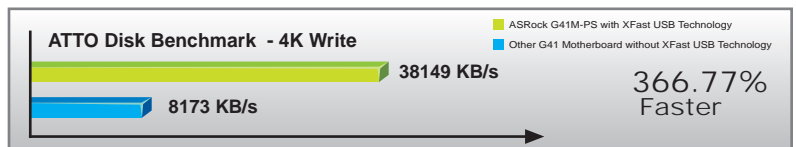

XFast LAN Technology

1 LAN Application Prioritization

You can configure your application priority ideally and/or add new programs.

2 Lower Latency In Game

Time latency in World of Warcraft: Cataclysm
 ■ With XFast LAN ■ Without XFast LAN
 After setting online game priority higher in XFast LAN, it can lower the latency in game.

3 Traffic Shaping

You can watch Youtube HD video and download files simultaneously.

4 Real-Time Analysis Of Your Data

With the status window, you can easily recognize which data streams you are currently transferring.

XFast USB Technology

USB 2.0 Benchmark

Cyberlink MediaEspresso 6.5 Trial

The fastest video media conversation software

MAGIX Multimedia Suite

The ultimate solutions to enhance your media experience. From music management, music creation, video editing to photo management. Simply do more with your media than you ever thought possible.

Instant Boot

It takes only 3 to 4 seconds to boot up the system to Windows.

Instant Flash

Flash BIOS without having to enter operating systems like MS-DOS or Windows.

SmartView

The smart start page for IE that combines your most visited web sites, history, Facebook friends and real-time newsfeed.