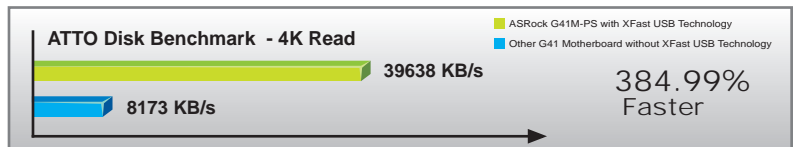

XFast LAN Technology

1 LAN Application Prioritization

You can configure your application priority ideally and/or add new programs.

2 Lower Latency In Game

Time latency in World of Warcraft: Cataclysm
 ■ With XFast LAN ■ Without XFast LAN
 After setting online game priority higher in XFast LAN, it can lower the latency in game.

3 Traffic Shaping

You can watch Youtube HD video and download files simultaneously.

4 Real-Time Analysis Of Your Data

With the status window, you can easily recognize which data streams you are currently transferring.

XFast USB Technology

USB 2.0 Benchmark

Cyberlink MediaEspresso 6.5 Trial

The fastest video media conversation software

MAGIX Multimedia Suite

The ultimate solutions to enhance your media experience. From music management, music creation, video editing to photo management. Simply do more with your media than you ever thought possible.

Instant Boot

It takes only 3 to 4 seconds to boot up the system to Windows.

Instant Flash

Flash BIOS without having to enter operating systems like MS-DOS or Windows.

SmartView

The smart start page for IE that combines your most visited web sites, history, Facebook friends and real-time newsfeed.