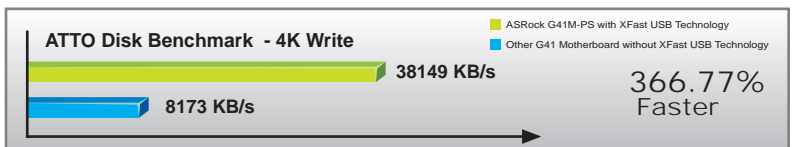

■ With XFast LAN ■ Without XFast LAN

After setting online game priority higher in XFast LAN, it can lower the latency in game.

3 Traffic Shaping

You can watch Youtube HD video and download files simultaneously.

4 Real-Time Analysis Of Your Data

With the status window, you can easily recognize which data streams you are currently transferring.

XFast USB Technology

USB 2.0 Benchmark

Cyberlink MediaEspresso 6.5 Trial