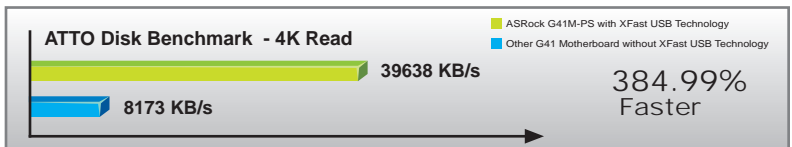

4 Real-Time Analysis Of Your Data

With the status window, you can easily recognize which data streams you are currently transferring.

XFast USB Technology

USB 2.0 Benchmark

Cyberlink MediaEspresso 6.5 Trial