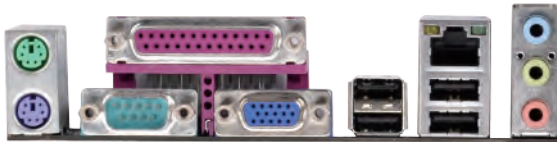

G41M-PS

Intel® G41+ ICH7 Chipsets

ASRock
www.asrock.com

Product Brief

- Solid Capacitor for CPU Power
- Supports FSB1333/1066/800/533 MHz CPUs
- Supports Dual Channel DDR3 1333(OC)
- Intel® Graphics Media Accelerator X4500, DirectX 10, Pixel Shader 4.0, Max. shared memory 1759MB
- 5.1 CH HD Audio (VIA® VT1705 Audio Codec)
- Supports ASRock XFast USB, XFast LAN technologies
- Supports Instant Boot, Instant Flash, OC Tuner, OC DNA, SmartView, APP Charger
- Free Bundle: CyberLink MediaEspresso 6.5 Trial; ASRock MAGIX Multimedia Suite