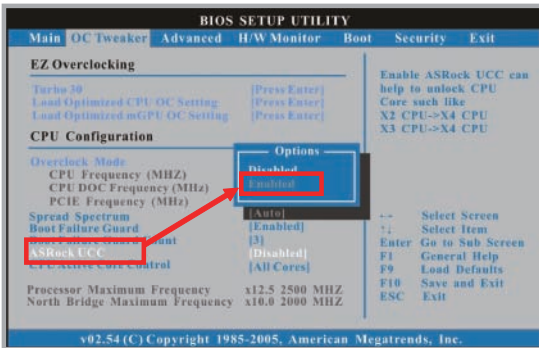

## UCC (CPU )

AMD 890GX  
CPU

开启华硕 UCC 后

AMD CPU Core X2/X3

X4

UCC

BIOS

CPU

1

"F2" "DEL" BIOS

3

"ASRock UCC" [Enabled]  
"F10"

2

"OC Tweaker"

"ASRock UCC"

4

"F2" "DEL" BIOS  
"Main"

"AMD Phenom II X4 05e"

5

CPU

6

UCC

UCC, : 3

BIOS UCC