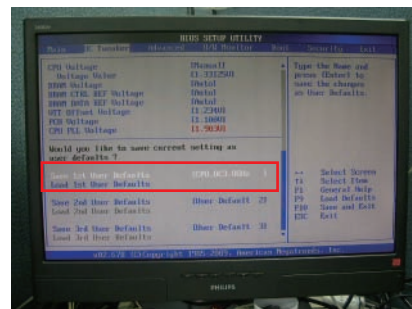

" CPU\_OC3.8GHz " "CPU\_OC3.8GHz"

OC DNA

6

"CPU\_OC3.8GHz"

BIOS OC Tweaker  
BIOS