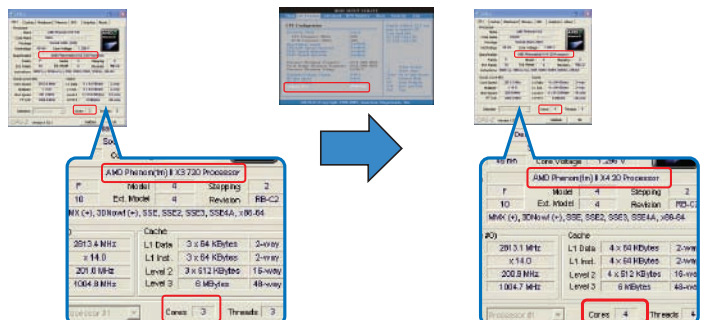

UCC, : 3

BIOS UCC

UCC, : 4