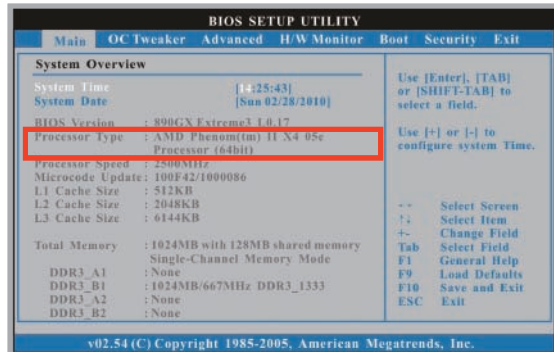

## UCC (CPU )

AMD 890GX  
CPU

开启华硕 UCC 后

AMD CPU Core X2/X3

X4

UCC

BIOS

CPU

1

"F2" "DEL" BIOS

3

"ASRock UCC" [Enabled]  
"F10"

2

"OC Tweaker"

"ASRock UCC"

4

"F2" "DEL" BIOS  
"Main"

"AMD Phenom II X4 05e"

5

CPU

6

UCC

UCC, : 3

BIOS UCC