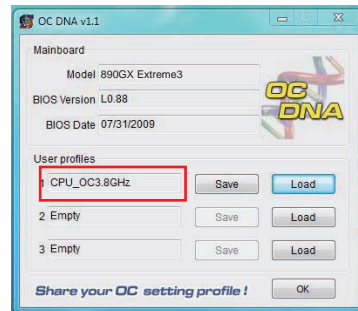

3

" Save "

"CPU_OC3.8GHz"

2

"CPU_OC3.8GHz"

OC DNA
User Profile 1

4

"CPU_OC3.8GHz"