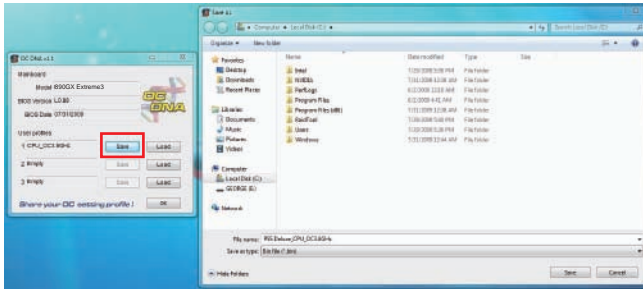

5

" CPU_OC3.8GHz " "CPU_OC3.8GHz"

OC DNA