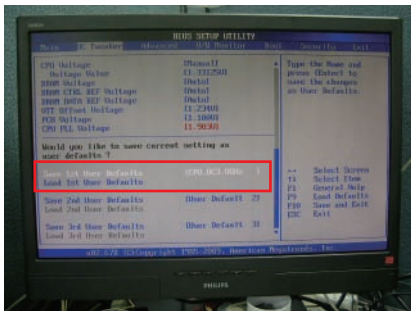

## OC DNA 步骤

1

BIOS OC Tweaker  
Default

User Default

BIOS

User

"CPU\_OC3.8GHz"

3