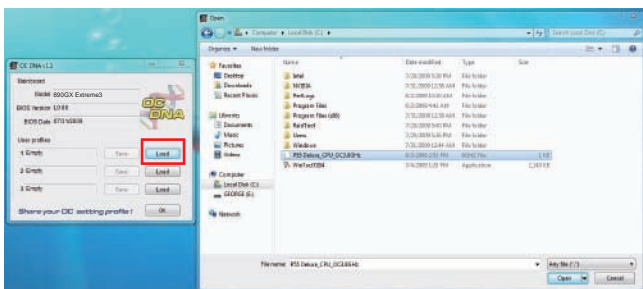

" CPU\_OC3.8GHz " "CPU\_OC3.8GHz"

OC DNA

6

"CPU\_OC3.8GHz"

BIOS OC Tweaker  
BIOS