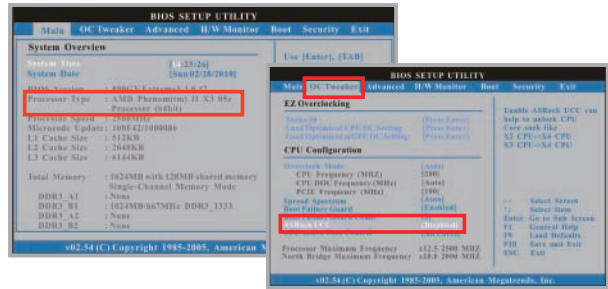

## UCC (CPU )

AMD 890GX  
CPU

开启华硕 UCC 后

AMD CPU Core X2/X3

X4

UCC

BIOS

CPU

1

"F2" "DEL" BIOS

3

"ASRock UCC" [Enabled]  
"F10"

2

"OC Tweaker"

"ASRock UCC"

4

"F2" "DEL" BIOS  
"Main"

"AMD Phenom II X4 05e"

5

CPU

6

UCC

UCC, : 3

BIOS UCC