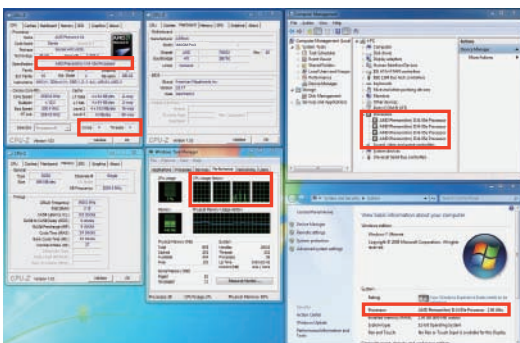

## UCC (CPU )

AMD 890GX  
CPU

开启华硕 UCC 后

AMD CPU Core X2/X3

X4

UCC

BIOS

CPU

1

"F2" "DEL" BIOS

3

"ASRock UCC" [Enabled]  
"F10"

2

"OC Tweaker"

"ASRock UCC"

4

"F2" "DEL" BIOS  
"Main"

"AMD Phenom II X4 05e"

5

CPU

6

UCC

UCC, : 3

BIOS UCC